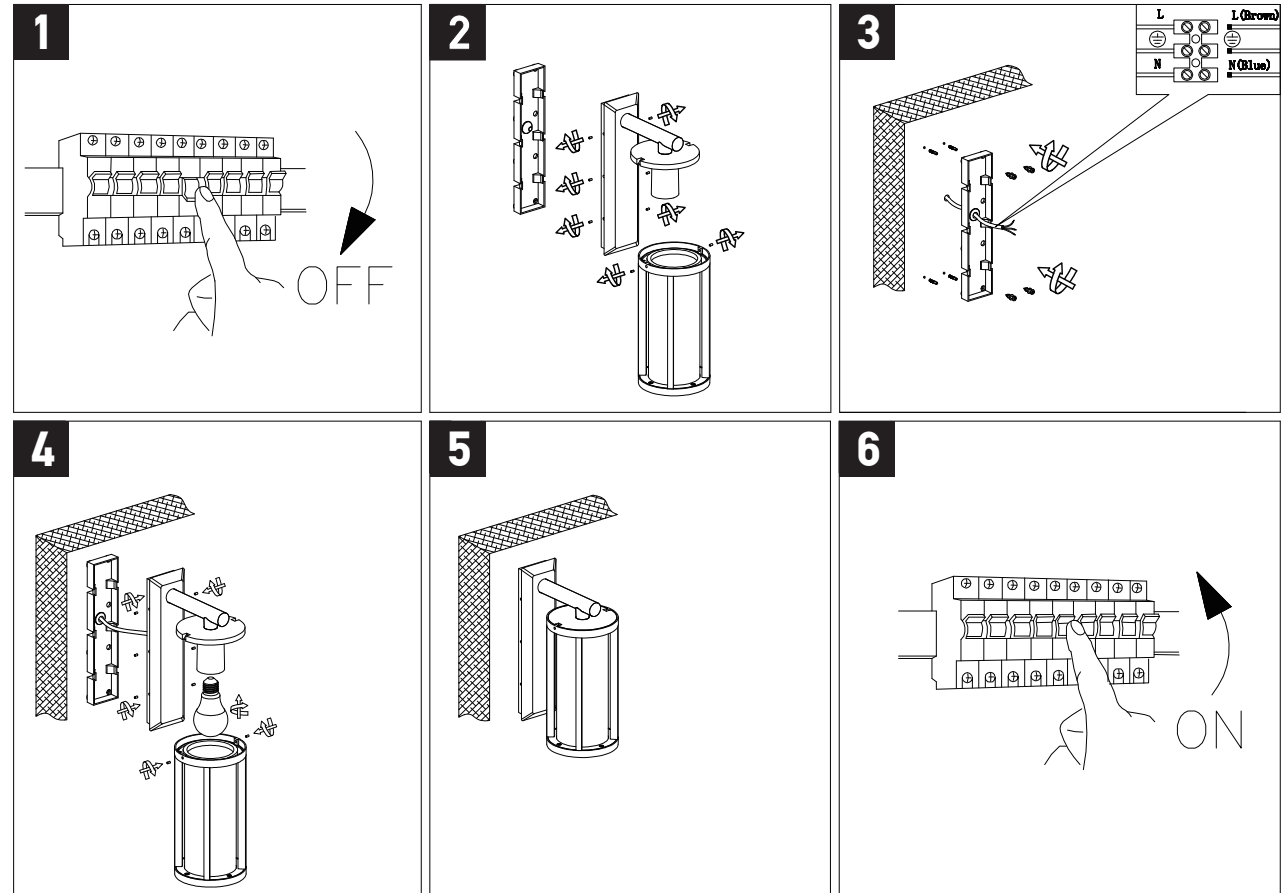

OUTDOOR WALL LIGHT

E338

Please read instructions before commencing installation and retain for future reference.

SPECIFICATIONS

- **Material:** Aluminum | Clear Diffuser
- **Light Source:** E27 | 15W MAX
- **Ingress Protection:** IP65 Protection against entry of solid objects greater than 12mm in diameter.

INSTALLATION INSTRUCTIONS

⚠ Electrical products can cause death, injury, or property damage. Maintenance and installation should only be carried out by a professional electrician.

- Ensure the main supply is switched off before connecting to electricity.

WARNING

⚠ Make sure that the products are installed properly before connecting to electricity.
Do not cover the luminaire.
Do not exceed the maximum wattage rating of the lamp.
If the light source is contained in this luminaire (integrated LED), it shall only be replaced by the manufacturer, his service agent, or a similarly qualified person.

Connecting the Terminal Block

Connect main supply (**brown - Live, blue - Neutral**) into terminal block making sure all connections are tight.