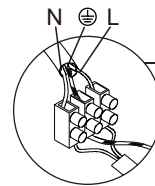

OUTDOOR WALL LIGHT

E338

Please read instructions before commencing installation and retain for future reference.

SPECIFICATIONS

- **Material:** Aluminum | Clear Diffuser
- **Light Source:** E27 | 15W MAX
- **Ingress Protection:** IP65 Protection against entry of solid objects greater than 12mm in diameter.

INSTALLATION INSTRUCTIONS

⚠ Electrical products can cause death, injury, or property damage. Maintenance and installation should only be carried out by a professional electrician.

- Ensure the main supply is switched off before connecting to electricity.

WARNING

⚠ Make sure that the products are installed properly before connecting to electricity.
Do not cover the luminaire.
Do not exceed the maximum wattage rating of the lamp.
If the light source is contained in this luminaire (integrated LED), it shall only be replaced by the manufacturer, his service agent, or a similarly qualified person.

Connecting the Terminal Block

Connect main supply (**brown - Live, blue - Neutral**) into terminal block making sure all connections are tight.